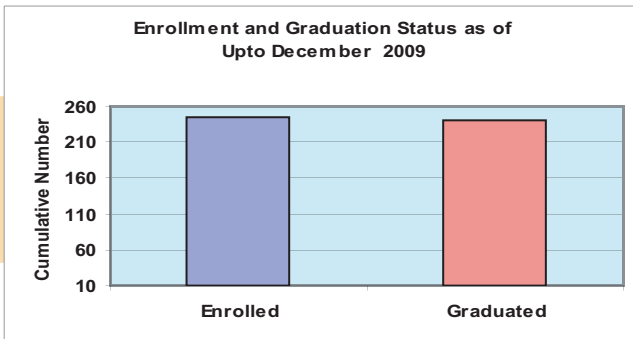

Mailing Address:

Post , Thana & District: Brahmmanbaria.
Phone: 01819599082

History of the School:

This School was established in 1860, The CLC was established in February 2007 under the sponsorship of Mr. Salahudin Shahriar, Mechanicsburg, PA 17050 USA. This centre is connected to the outside world through internet, The centre can be reached by the following e-mail address : bbariaclc@clp.net.bd

Accomplishments:

Maintenance Activities Highlights

Activities	Number
Total Site Visit Made	22
Supervision and Monitoring Calls	36
Hardware Repair, Number of times	11
Teachers Trained	2
New Computer Provided (replacement program)	0
Teachers Fellowship (Taka)	36,500